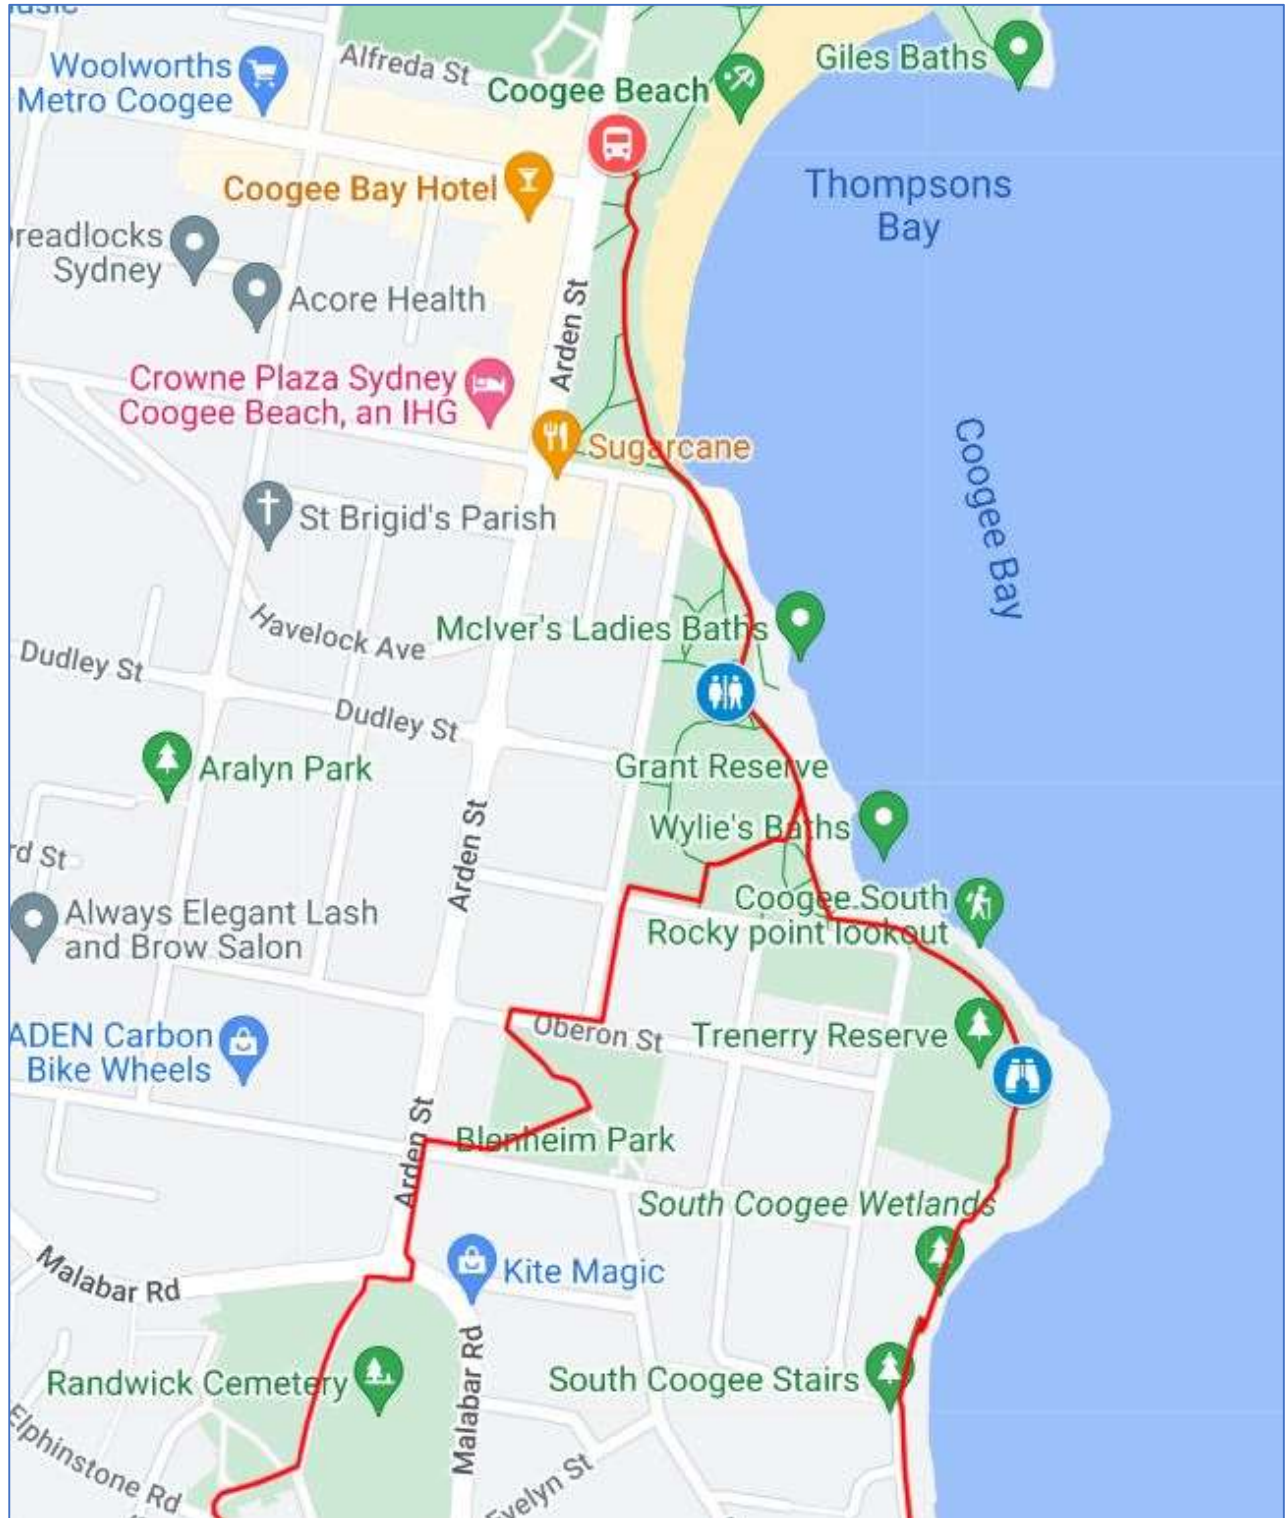

COOGEE COAST & WETLANDS WALK MAP A

COOGEE COAST & WETLANDS WALK

MAP B