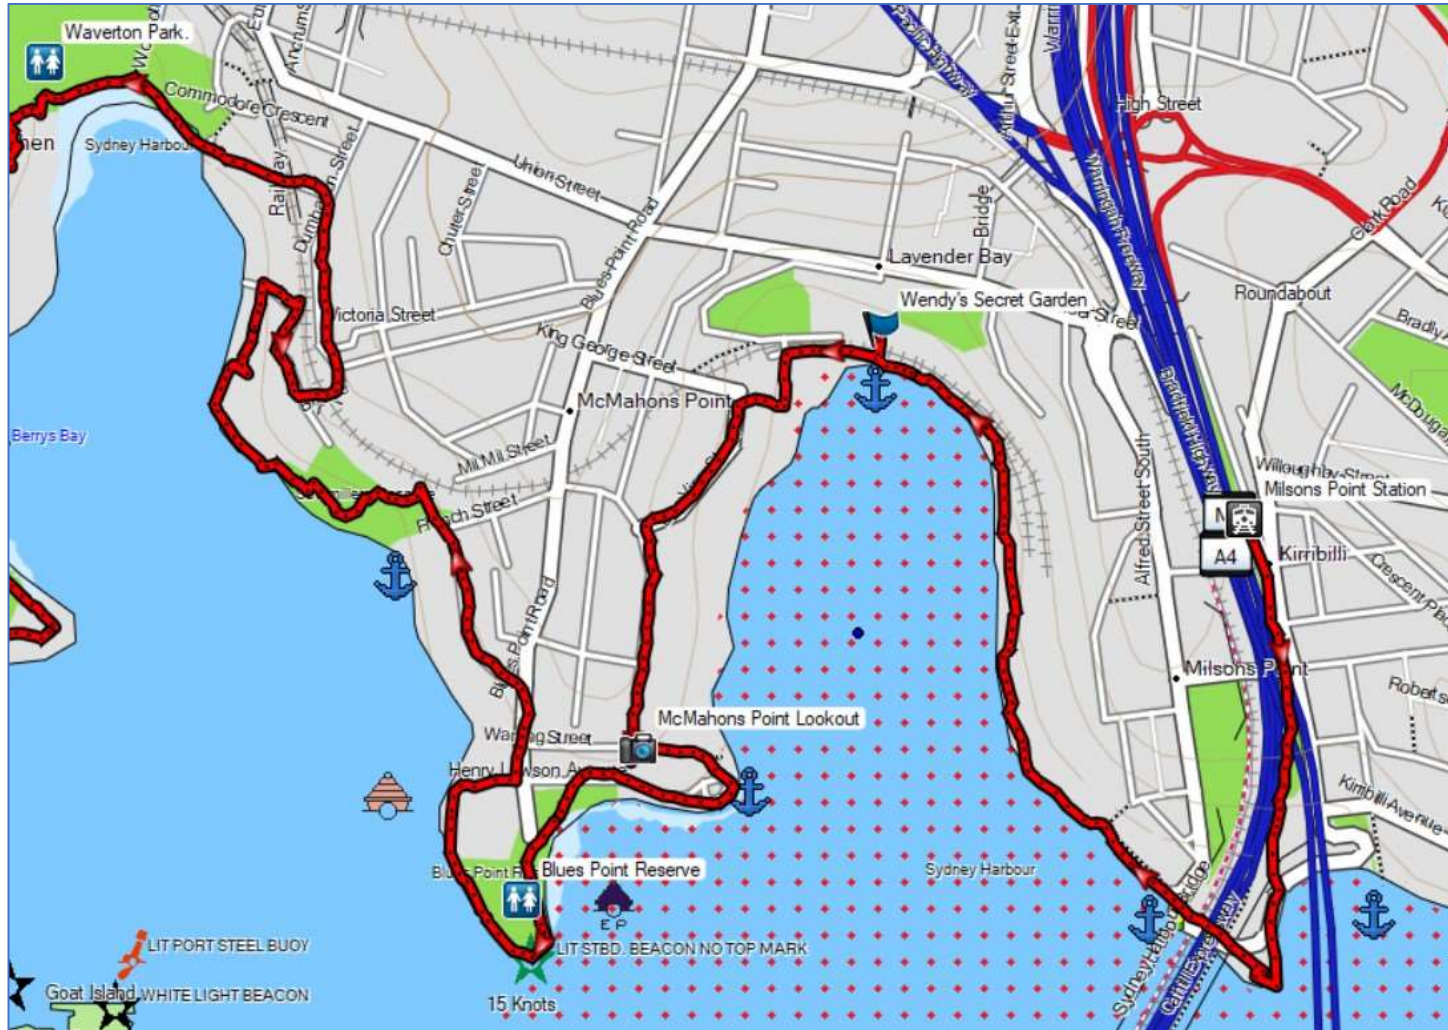

NORTH SYDNEY FORESHORE WALK MAP A

NORTH SYDNEY FORESHORE WALK MAP B